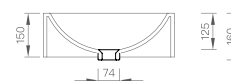

CROSS-SECTION