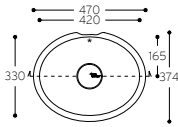

CROSS-SECTION

The above mentioned Corian® basins have the following overflow and branded drain cover:

Relax

OVAL SYMMETRICAL BASINS

Relax 7310

DYSON AIRBLADE COMPATIBILITY
AB09 AB11

TOP VIEW
* overflow

CROSS-SECTION