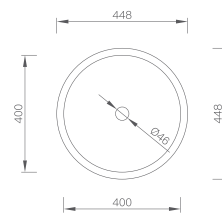

202 Basin

202

GLACIER
WHITE

RAINCLOUD

VENARO
WHITE

DYSON AIRBLADE COMPATIBILITY
AB10 AB11

TOP VIEW

CROSS-SECTION