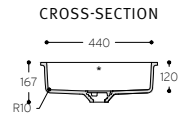

Energy 7720+