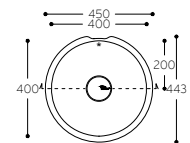

TOP VIEW
* overflow