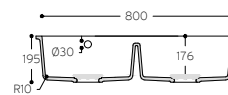

CROSS-SECTION