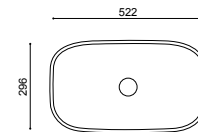

CROSS-SECTION

304 Basin

304

GLACIER
WHITE

RAINCLOUD

VENARO
WHITE

TOP VIEW
* overflow

CROSS-SECTION