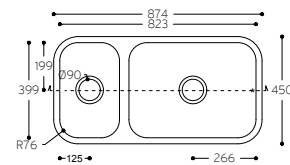

Smooth 850

TOP VIEW

CROSS-SECTION

Smooth 873

TOP VIEW

CROSS-SECTION

Tasty

SINK WITH TAP ON STEP AND NARROW CORNER RADIUS