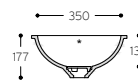

Purity

ROUND SYMMETRICAL BASINS

Purity 7210

DYSON AIRBLADE COMPATIBILITY
AB09 AB11

TOP VIEW
* overflow

CROSS-SECTION

Purity 7220

DYSON AIRBLADE COMPATIBILITY
AB09 AB11