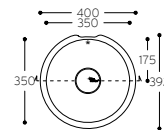

Purity

ROUND SYMMETRICAL BASINS

Purity 7210

DYSON AIRBLADE COMPATIBILITY
AB09 AB11

TOP VIEW
* overflow

CROSS-SECTION

Purity 7220

DYSON AIRBLADE COMPATIBILITY
AB09 AB11