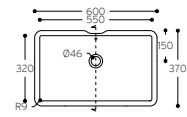

DYSON AIRBLADE COMPATIBILITY
AB09 AB11

TOP VIEW
* overflow