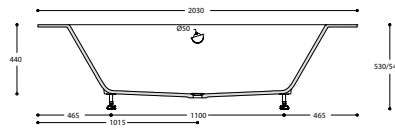

CROSS-SECTION

The semi-finished bathtubs have this chromed brass overflow cover and branded drain stopper: