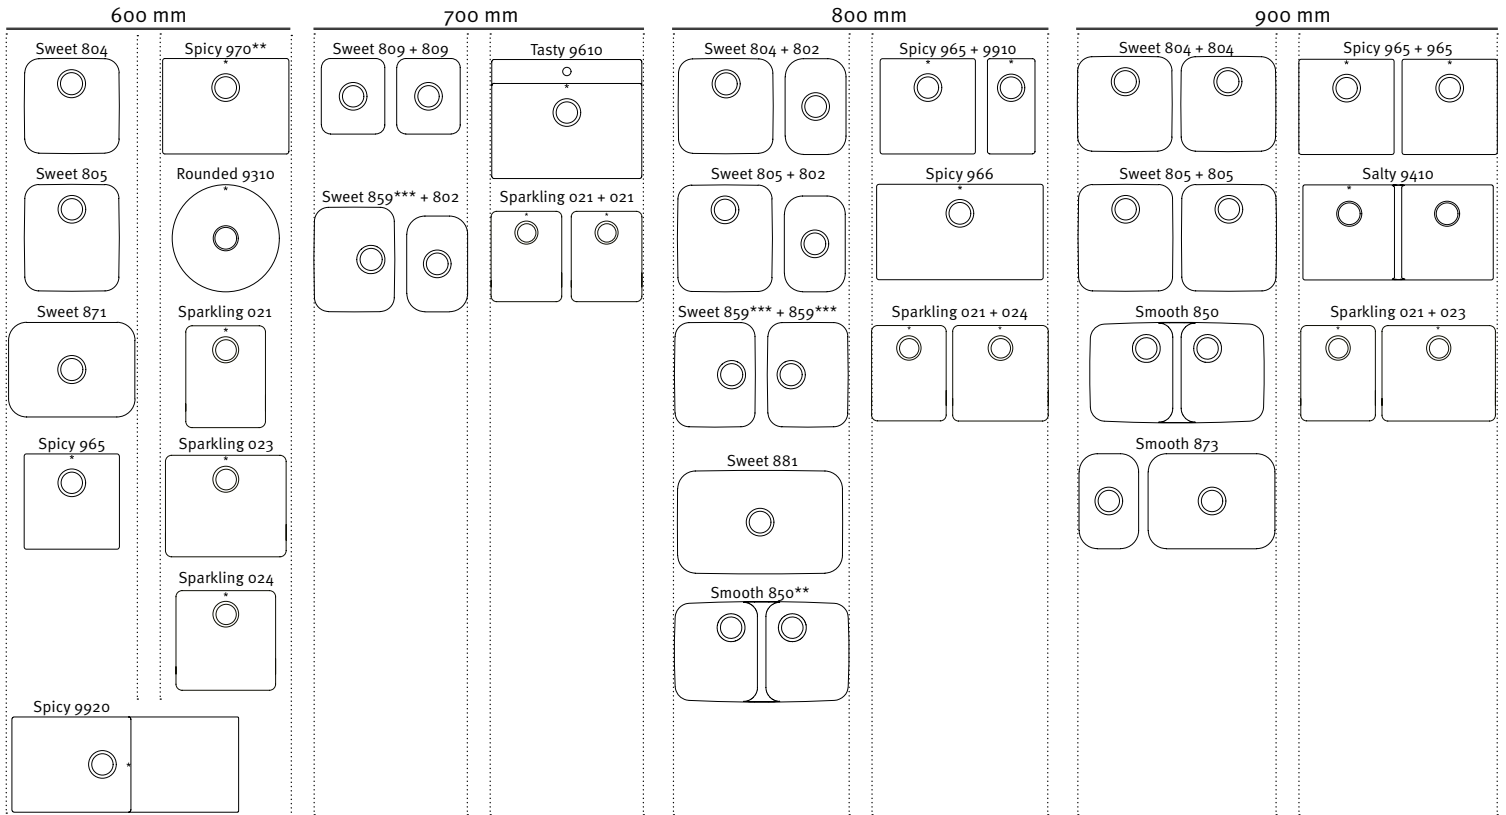

WHICH SINK WILL FIT IN MY CABINET?

* overflow   ** small modification needed on the cabinet to fit this sink   *** rotate 90°