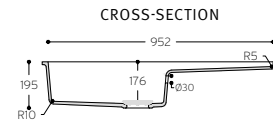

All the above mentioned Corian® sinks (except 9920) have the following overflow:

Spicy 966

Spicy 9910

Spicy 9920

Corian® sink 9920 has the following overflow and overlay branded drain cover:

Please note that in order to position a dishwasher below the drainer section of Spicy 9920, the worksurface must be at minimum height of 900 mm from the floor. Please consult your Corian® fabricator for additional info.