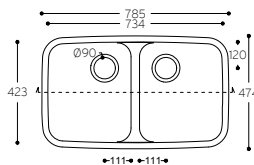

Smooth 850

TOP VIEW

CROSS-SECTION

Smooth 873

TOP VIEW

CROSS-SECTION

Tasty

SINK WITH TAP ON STEP AND NARROW CORNER RADIUS