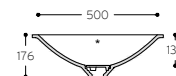

CROSS-SECTION