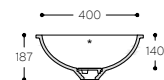

CROSS-SECTION