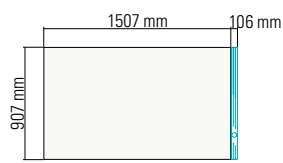

1500S

GLACIER
WHITE

TOP VIEW