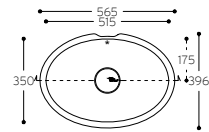

Relax 7320+

TOP VIEW
* overflow

CROSS-SECTION

Relax 7330+

TOP VIEW
* overflow

CROSS-SECTION

All the above mentioned Corian® basins have the following overflow and branded drain cover:

+ Extended lead times may apply.