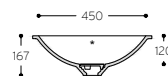

Refresh

RECTANGULAR SYMMETRICAL BASINS WITH A CURVED BOTTOM

Refresh 7410

DYSON AIRBLADE COMPATIBILITY
AB09 AB11

TOP VIEW
* overflow

CROSS-SECTION

Refresh 7420+

TOP VIEW
* overflow