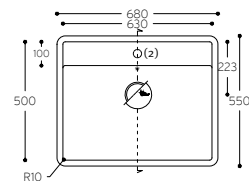

TOP VIEW

* overflow

CROSS-SECTION

The above mentioned Corian® sink has the following overflow and branded drain cover:

(2) real product does not have the tap hole