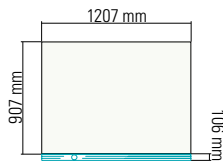

1200L

GLACIER
WHITE

TOP VIEW