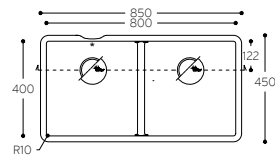

TOP VIEW
* overflow