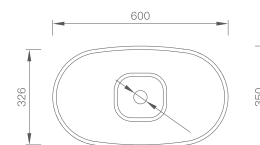

TOP MOUNT BASIN

602 Basin

602

GLACIER
WHITE

DYSON AIRBLADE COMPATIBILITY
AB10 AB11

TOP VIEW

CROSS-SECTION

TOP MOUNT BASIN