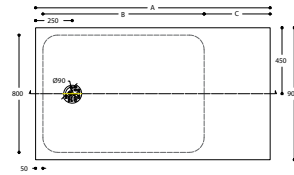

Now you can easily specify this fantastic New shower floor solution. We have packaged the most popular sizes, with the latest linear drain designs from Stormtech's Marc Newson collection.

Smart

CUSTOMISABLE SHOWER TRAYS

Smart (900mm wide)
8222 - 8225

GLACIER
WHITE

TOP VIEW

CROSS-SECTION

Available dimensions in mm

	A	B	C
Smart (900mm wide)			
8222	1200	1100	50
8225	1800	1100	650

Corian® Smart shower trays have this branded drain cover: