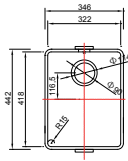

Sparkling

SINKS WITH A STAINLESS STEEL BOTTOM AND NARROW CORNER RADIUS

Sparkling 021

TOP VIEW
* overflow

CROSS-SECTION

Sparkling 023

TOP VIEW
* overflow

CROSS-SECTION