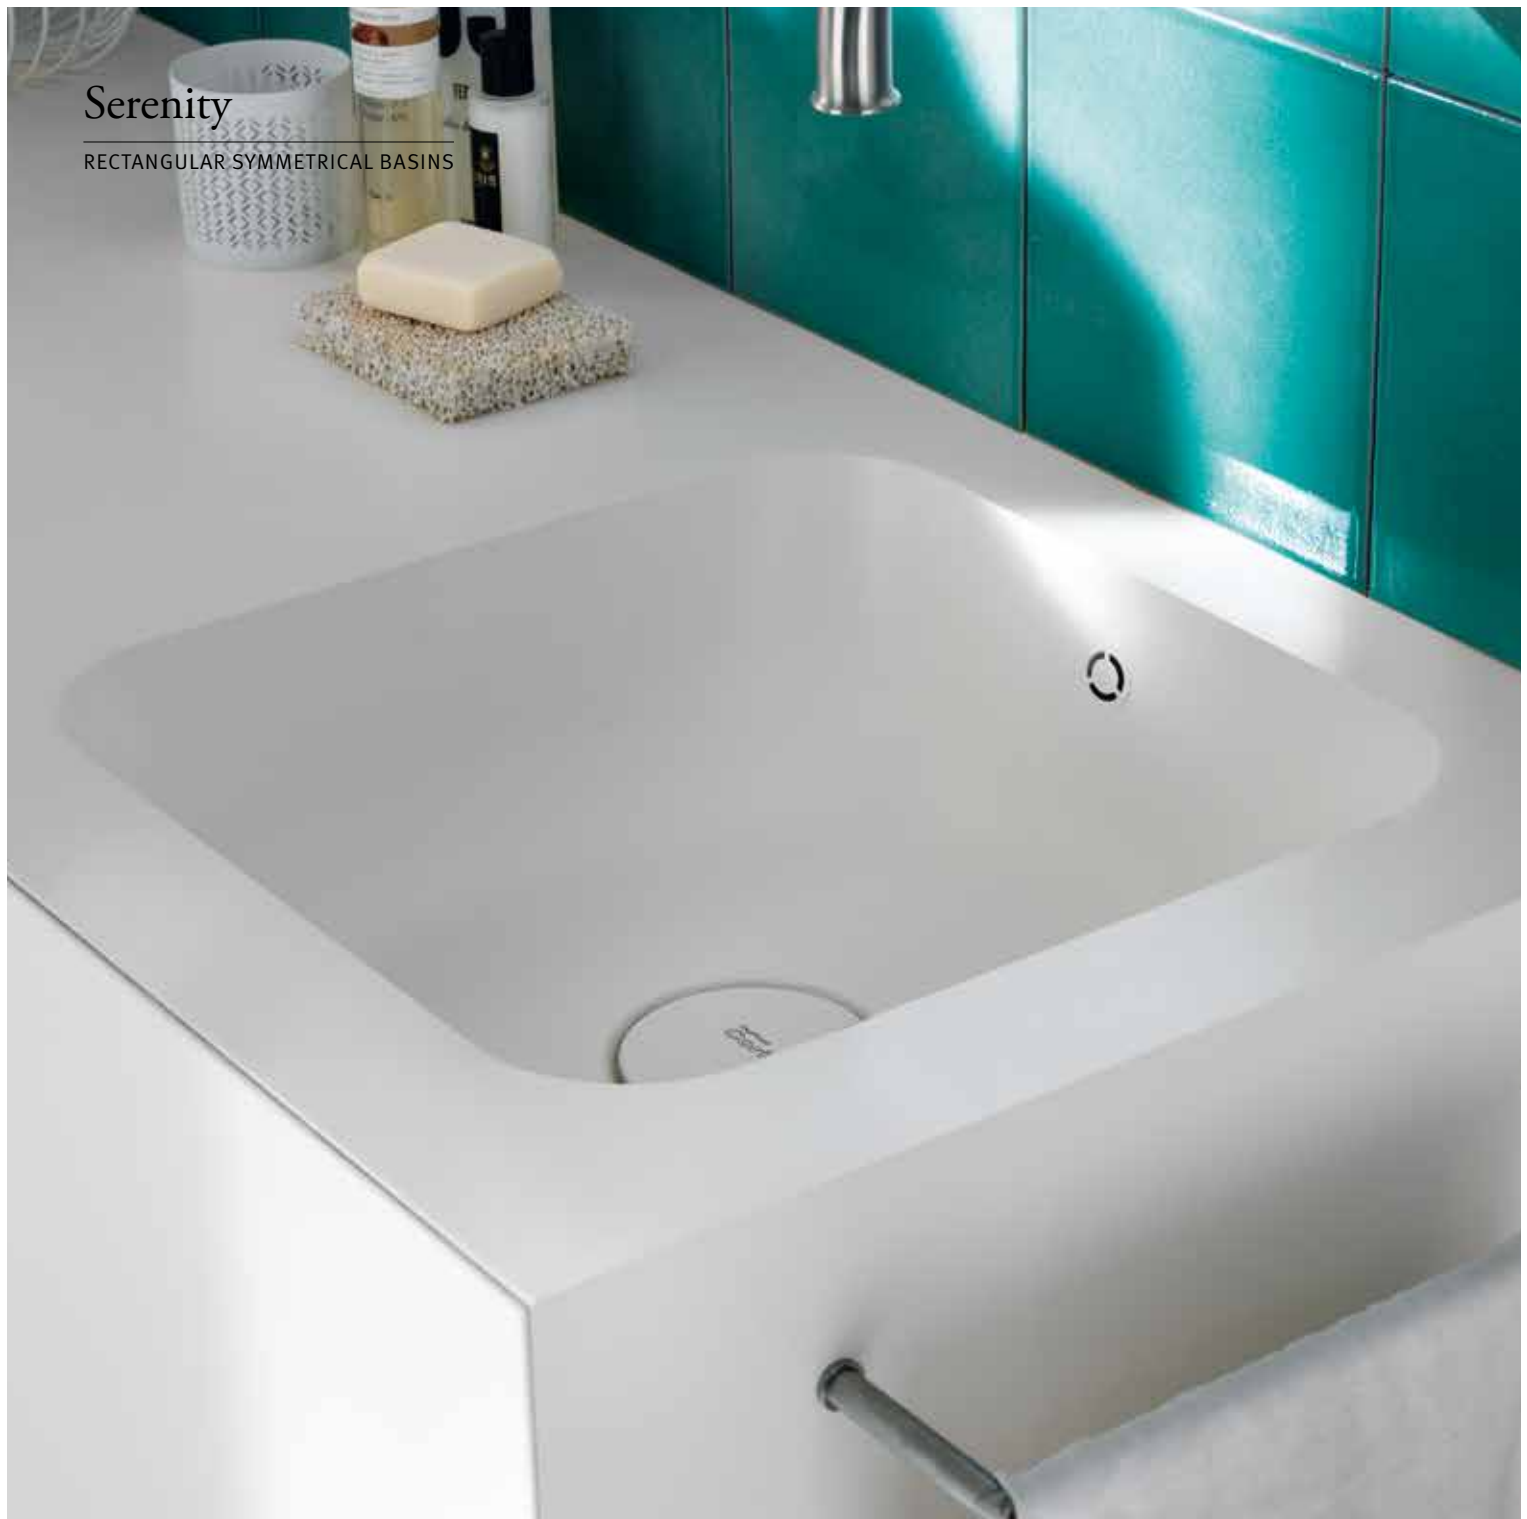

Serenity

RECTANGULAR SYMMETRICAL BASINS