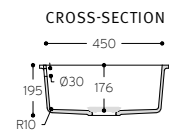

The above mentioned Corian® sink has the following overflow and branded drain cover: