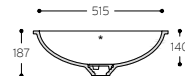

Relax 7320+

TOP VIEW
* overflow

CROSS-SECTION

Relax 7330+

TOP VIEW
* overflow

CROSS-SECTION

All the above mentioned Corian® basins have the following overflow and branded drain cover:

+ Extended lead times may apply.