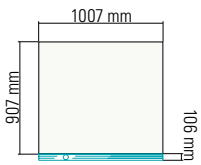

1000L

GLACIER
WHITE

TOP VIEW