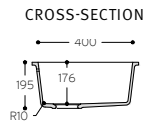

All the above mentioned Corian® sinks (except 9920) have the following overflow:

Spicy 966

Spicy 9910

Spicy 9920

Corian® sink 9920 has the following overflow and overlay branded drain cover:

Please note that in order to position a dishwasher below the drainer section of Spicy 9920, the worksurface must be at minimum height of 900 mm from the floor. Please consult your Corian® fabricator for additional info.