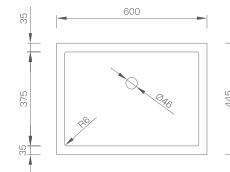

TOP VIEW

CROSS-SECTION

315 Basin

315

GLACIER
WHITE

DYSON AIRBLADE COMPATIBILITY
AB10 AB11

TOP VIEW

CROSS-SECTION