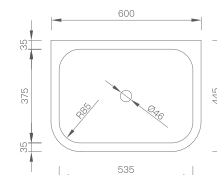

306

GLACIER
WHITE

DYSON AIRBLADE COMPATIBILITY
AB10 AB11

TOP VIEW