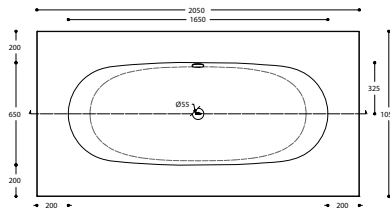

Delight 8420

DELIGHT WHITE
(Very close to Corian® Glacier White)

TOP VIEW

CROSS-SECTION

The semi-finished bathtubs have this chromed brass overflow cover and branded drain stopper: