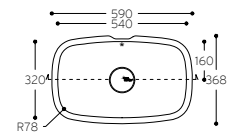

TOP VIEW
* overflow

CROSS-SECTION

All the above mentioned Corian® basins have the following overflow and branded drain cover:

Peace

RECTANGULAR SYMMETRICAL BASIN WITH CURVED CORNERS AND SIDES

Peace 7610

TOP VIEW
* overflow