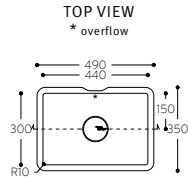

Energy 7720+