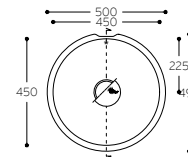

TOP VIEW
* overflow

The above mentioned Corian® sink has the following overflow and branded drain cover: