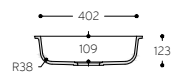

The above mentioned Corian® sink has the following overflow and branded drain cover:

Sweet

SINKS WITH LARGE CORNER RADIUS

Sweet 802

Sweet 809

TOP VIEW

CROSS-SECTION

TOP VIEW