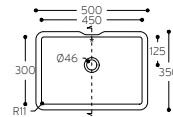

Quiet

RECTANGULAR BASINS WITH NARROW CORNER RADIUS

UNDERMOUNT BASIN

Quiet 7110

DYSON AIRBLADE COMPATIBILITY
AB09 AB11

TOP VIEW
* overflow

CROSS-SECTION

Quiet 7120