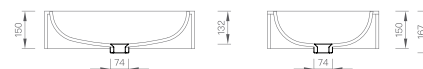

CROSS-SECTION