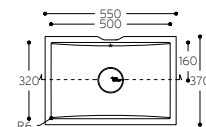

Refresh

RECTANGULAR SYMMETRICAL BASINS WITH A CURVED BOTTOM

Refresh 7410

DYSON AIRBLADE COMPATIBILITY
AB09 AB11

TOP VIEW
* overflow

CROSS-SECTION

Refresh 7420+

TOP VIEW
* overflow