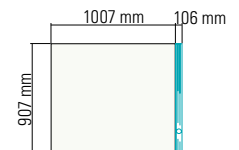

1000S

GLACIER
WHITE

TOP VIEW