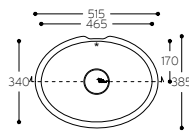

TOP VIEW
* overflow