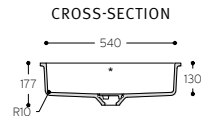

Energy

RECTANGULAR SYMMETRICAL BASINS WITH NARROW CORNER RADIUS

Energy 7710

Energy 7720+

Energy 7730

All the above mentioned Corian® basins have the following overflow and branded drain cover:

+ Extended lead times may apply.