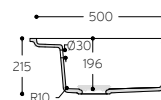

CROSS-SECTION