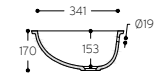

TOP VIEW
* overflow

CROSS-SECTION

Calm 831+

DYSON AIRBLADE COMPATIBILITY
AB09 AB11

TOP VIEW
* overflow

CROSS-SECTION

Corian® basins 810, 815 and 820 have the following round overflow:

Corian® basin 831 has the following horizontal overflow: