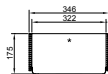

Sparkling

SINKS WITH A STAINLESS STEEL BOTTOM AND NARROW CORNER RADIUS

Sparkling 021

TOP VIEW
* overflow

CROSS-SECTION

Sparkling 023

TOP VIEW
* overflow

CROSS-SECTION