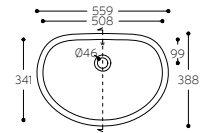

TOP VIEW
* overflow

CROSS-SECTION

Calm 831+

DYSON AIRBLADE COMPATIBILITY
AB09 AB11

TOP VIEW
* overflow

CROSS-SECTION

Corian® basins 810, 815 and 820 have the following round overflow:

Corian® basin 831 has the following horizontal overflow: