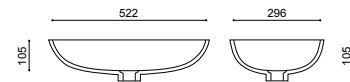

CROSS-SECTION

304 Basin

304

GLACIER
WHITE

RAINCLOUD

VENARO
WHITE

TOP VIEW
* overflow

CROSS-SECTION