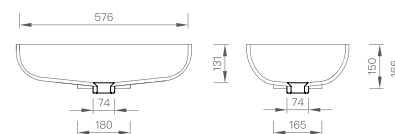

TOP MOUNT BASIN

602 Basin

602

GLACIER
WHITE

DYSON AIRBLADE COMPATIBILITY
AB10 AB11

TOP VIEW

CROSS-SECTION

TOP MOUNT BASIN