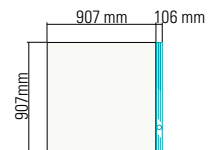

900S

GLACIER
WHITE

TOP VIEW