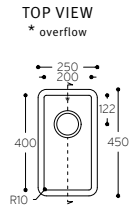

All the above mentioned Corian® sinks (except 9920) have the following overflow:

Spicy 966

Spicy 9910

Spicy 9920

Corian® sink 9920 has the following overflow and overlay branded drain cover:

Please note that in order to position a dishwasher below the drainer section of Spicy 9920, the worksurface must be at minimum height of 900 mm from the floor. Please consult your Corian® fabricator for additional info.