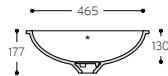

CROSS-SECTION

Relax 7330+