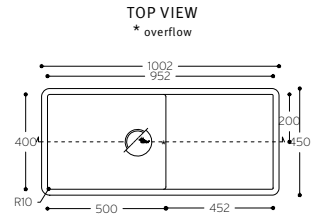

All the above mentioned Corian® sinks (except 9920) have the following overflow:

Spicy 966

Spicy 9910

Spicy 9920

Corian® sink 9920 has the following overflow and overlay branded drain cover:

Please note that in order to position a dishwasher below the drainer section of Spicy 9920, the worksurface must be at minimum height of 900 mm from the floor. Please consult your Corian® fabricator for additional info.