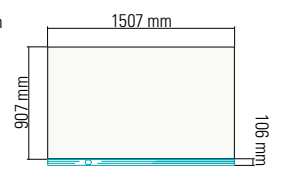

1500L

GLACIER
WHITE

TOP VIEW