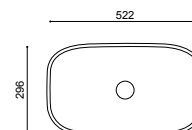

CROSS-SECTION

All the above mentioned Corian® basins have the following overflow and branded drain cover:

+ Extended lead times may apply.

304 Basin

304

TOP VIEW
* overflow

CROSS-SECTION

UNDERMOUNT BASIN