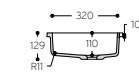

CROSS-SECTION