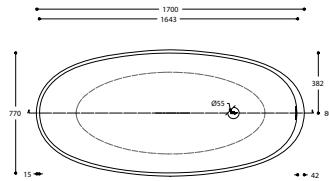

Delight 8430

DELIGHT WHITE
(Very close to Corian® Glacier White)

TOP VIEW

CROSS-SECTION

The freestanding bathtub has an embedded overflow and a chromed brass branded drain stopper: