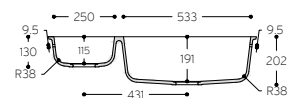

Smooth 850

TOP VIEW

CROSS-SECTION

Smooth 873

TOP VIEW

CROSS-SECTION

Tasty

SINK WITH TAP ON STEP AND NARROW CORNER RADIUS