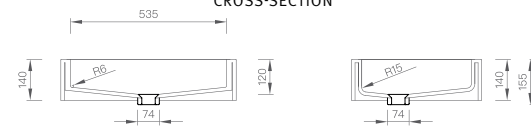

TOP VIEW

CROSS-SECTION

315 Basin

315

GLACIER
WHITE

DYSON AIRBLADE COMPATIBILITY
AB10 AB11

TOP VIEW

CROSS-SECTION