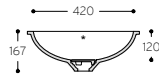

CROSS-SECTION

The above mentioned Corian® basins have the following overflow and branded drain cover:

Relax

OVAL SYMMETRICAL BASINS

Relax 7310

DYSON AIRBLADE COMPATIBILITY
AB09 AB11

TOP VIEW
* overflow

CROSS-SECTION