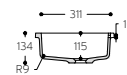

Quiet

RECTANGULAR BASINS WITH NARROW CORNER RADIUS

UNDERMOUNT BASIN

Quiet 7110

DYSON AIRBLADE COMPATIBILITY
AB09 AB11

TOP VIEW
* overflow

CROSS-SECTION

Quiet 7120