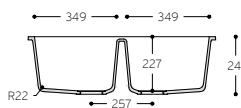

Smooth 850

TOP VIEW

CROSS-SECTION

Smooth 873

TOP VIEW

CROSS-SECTION

Tasty

SINK WITH TAP ON STEP AND NARROW CORNER RADIUS