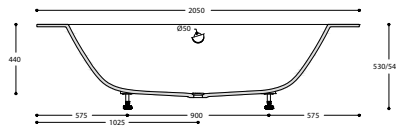

CROSS-SECTION

The semi-finished bathtubs have this chromed brass overflow cover and branded drain stopper: