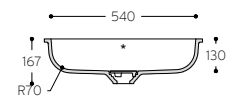

CROSS-SECTION