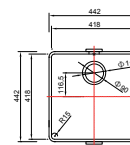

TOP VIEW
* overflow