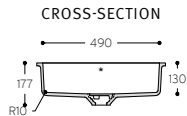

Energy

RECTANGULAR SYMMETRICAL BASINS WITH NARROW CORNER RADIUS

Energy 7710

Energy 7720+

Energy 7730

All the above mentioned Corian® basins have the following overflow and branded drain cover:

+ Extended lead times may apply.