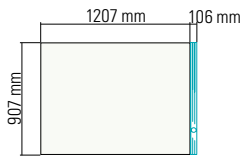

Smart (900mm wide)
8222 - 8225

GLACIER
WHITE

TOP VIEW

CROSS-SECTION

Available dimensions in mm

	A	B	C
Smart (900mm wide)			
8222	1200	1100	50
8225	1800	1100	650

Corian® Smart shower trays have this branded drain cover:

1000L

GLACIER
WHITE

TOP VIEW

1200S

GLACIER
WHITE

TOP VIEW

1200L

GLACIER
WHITE