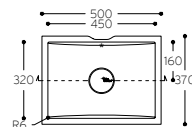

Refresh

RECTANGULAR SYMMETRICAL BASINS WITH A CURVED BOTTOM

Refresh 7410

DYSON AIRBLADE COMPATIBILITY
AB09 AB11

TOP VIEW
* overflow

CROSS-SECTION

Refresh 7420+

TOP VIEW
* overflow