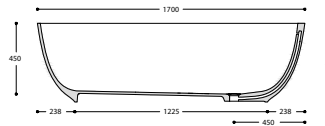

CROSS-SECTION

The freestanding bathtub has an embedded overflow and a chromed brass branded drain stopper: